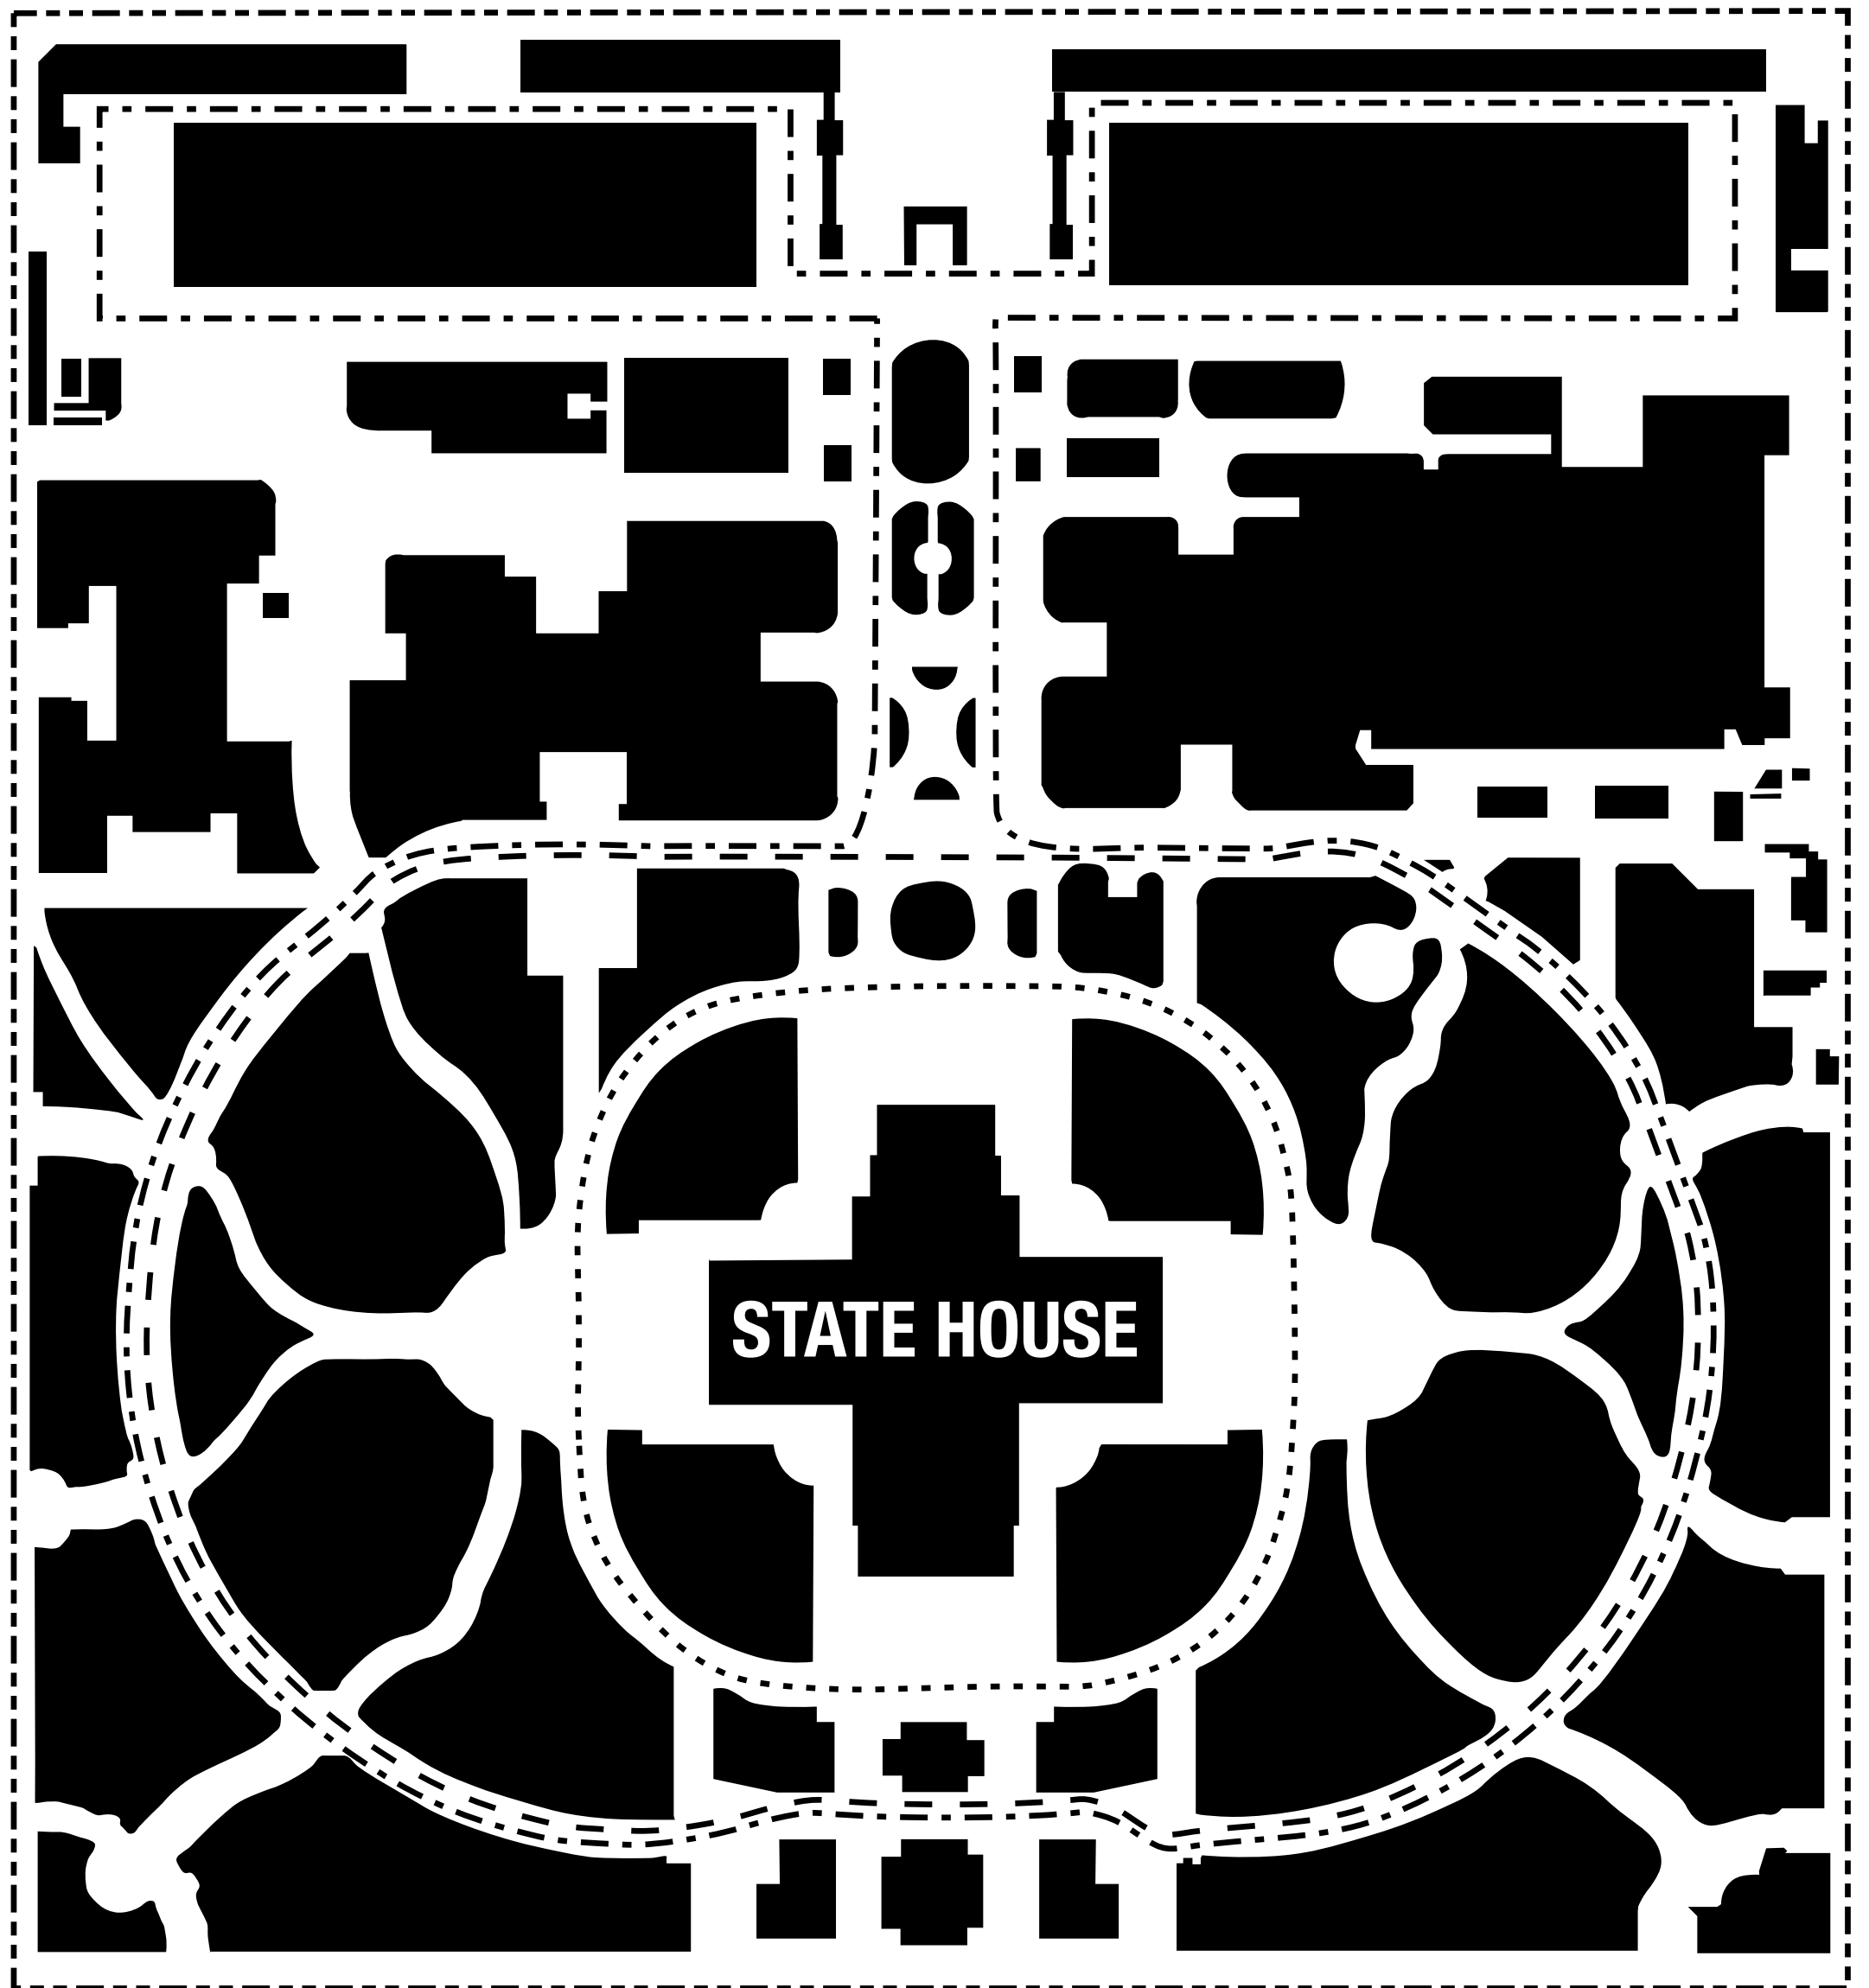

STATE HOUSE WALKING TRAILS

CAROLINA WREN TRAIL

1/4 MILE

SPOTTED SALAMANDER TRAIL

1/2 MILE - - - - -

BOYKIN SPANIEL TRAIL

3/4 MILE - - - - -

WHITE-TAILED DEER TRAIL

1 MILE - - - - -

SUMTER STREET

ASSEMBLY STREET

PENDLETON STREET

GERVAIS STREET

**A HEALTHIER
STATE HOUSE**